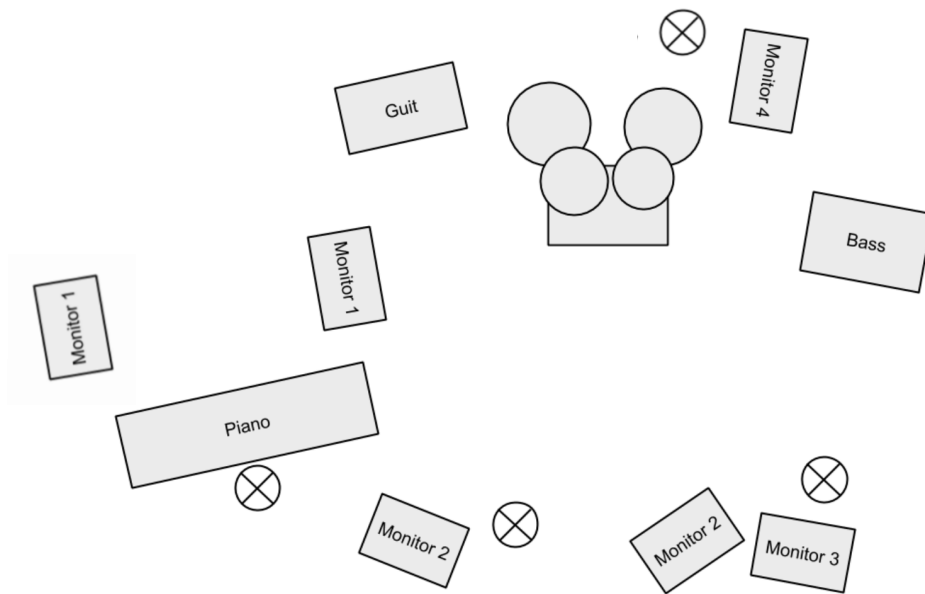

Stageplan Stefan W. Müller & Band

Ch	
1	Kick
2	Snare
3	Tom 1
4	Tom 2
5	Tom 3
6	Hat
7	OH L
8	OH R
9	Bass DI
10	Guit
11	Piano L
12	Piano R
13	Voc Lead
14	Voc Piano
15	Voc Bass
16	Voc Drums

4 Monitor Wege